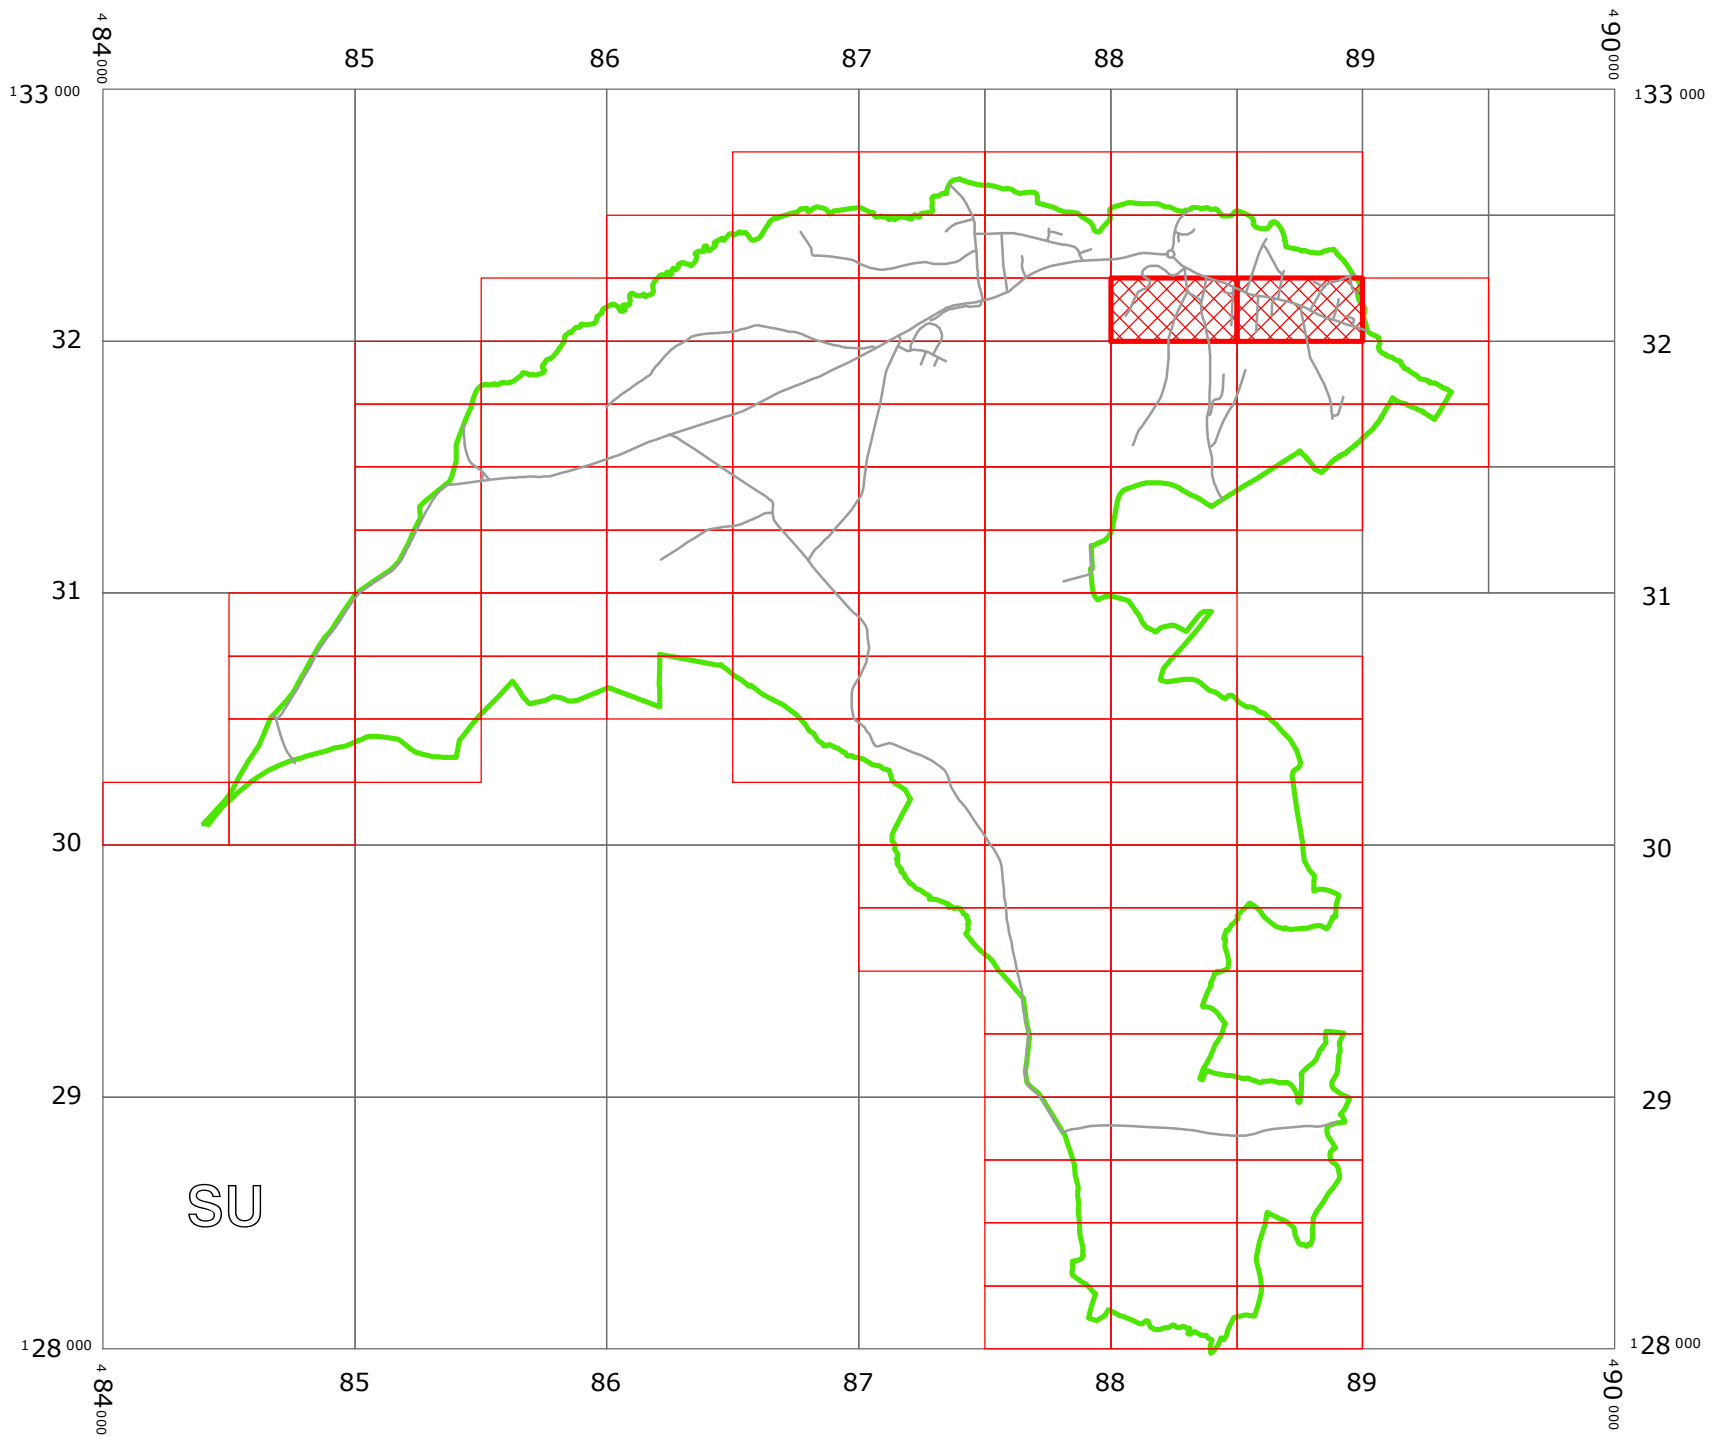

WEST SUSSEX COUNTY COUNCIL
((CHICHESTER DISTRICT)
(PARKING PLACES & TRAFFIC REGULATION)
(CONSOLIDATION) ORDER 2010)
(LYNCHMERE: MARLEY LANE AMENDMENT) ORDER 2013

LYNCHMERE: LOCATION OF WAITING RESTRICTIONS

WEST SUSSEX COUNTY COUNCIL
 ((CHICHESTER DISTRICT)
 (PARKING PLACES AND TRAFFIC REGULATION)
 (CONSOLIDATION) ORDER 2010)
 (LYNCHMERE: MARLEY LANE AMENDMENT) ORDER 2013
 LOCATION OF WAITING RESTRICTIONS

SHEET ISSUE NO 2
 SHEET ACTIVE FROM - 02/09/2013

SCALE:
 1:1250
 at A3 size

Reproduced from or based upon 2009 Ordnance Survey mapping with permission of the Controller of HMSO (c) Crown Copyright reserved.
 Unauthorised reproduction infringes Crown copyright and may lead to prosecution or civil proceedings West Sussex County Council Licence No. 100023447

SCALE:
 1:1250
 at A3 size

Reproduced from or based upon 2009 Ordnance Survey mapping with permission of the Controller of HMSO (c) Crown Copyright reserved.
 Unauthorised reproduction infringes Crown copyright and may lead to prosecution or civil proceedings West Sussex County Council Licence No. 100023447