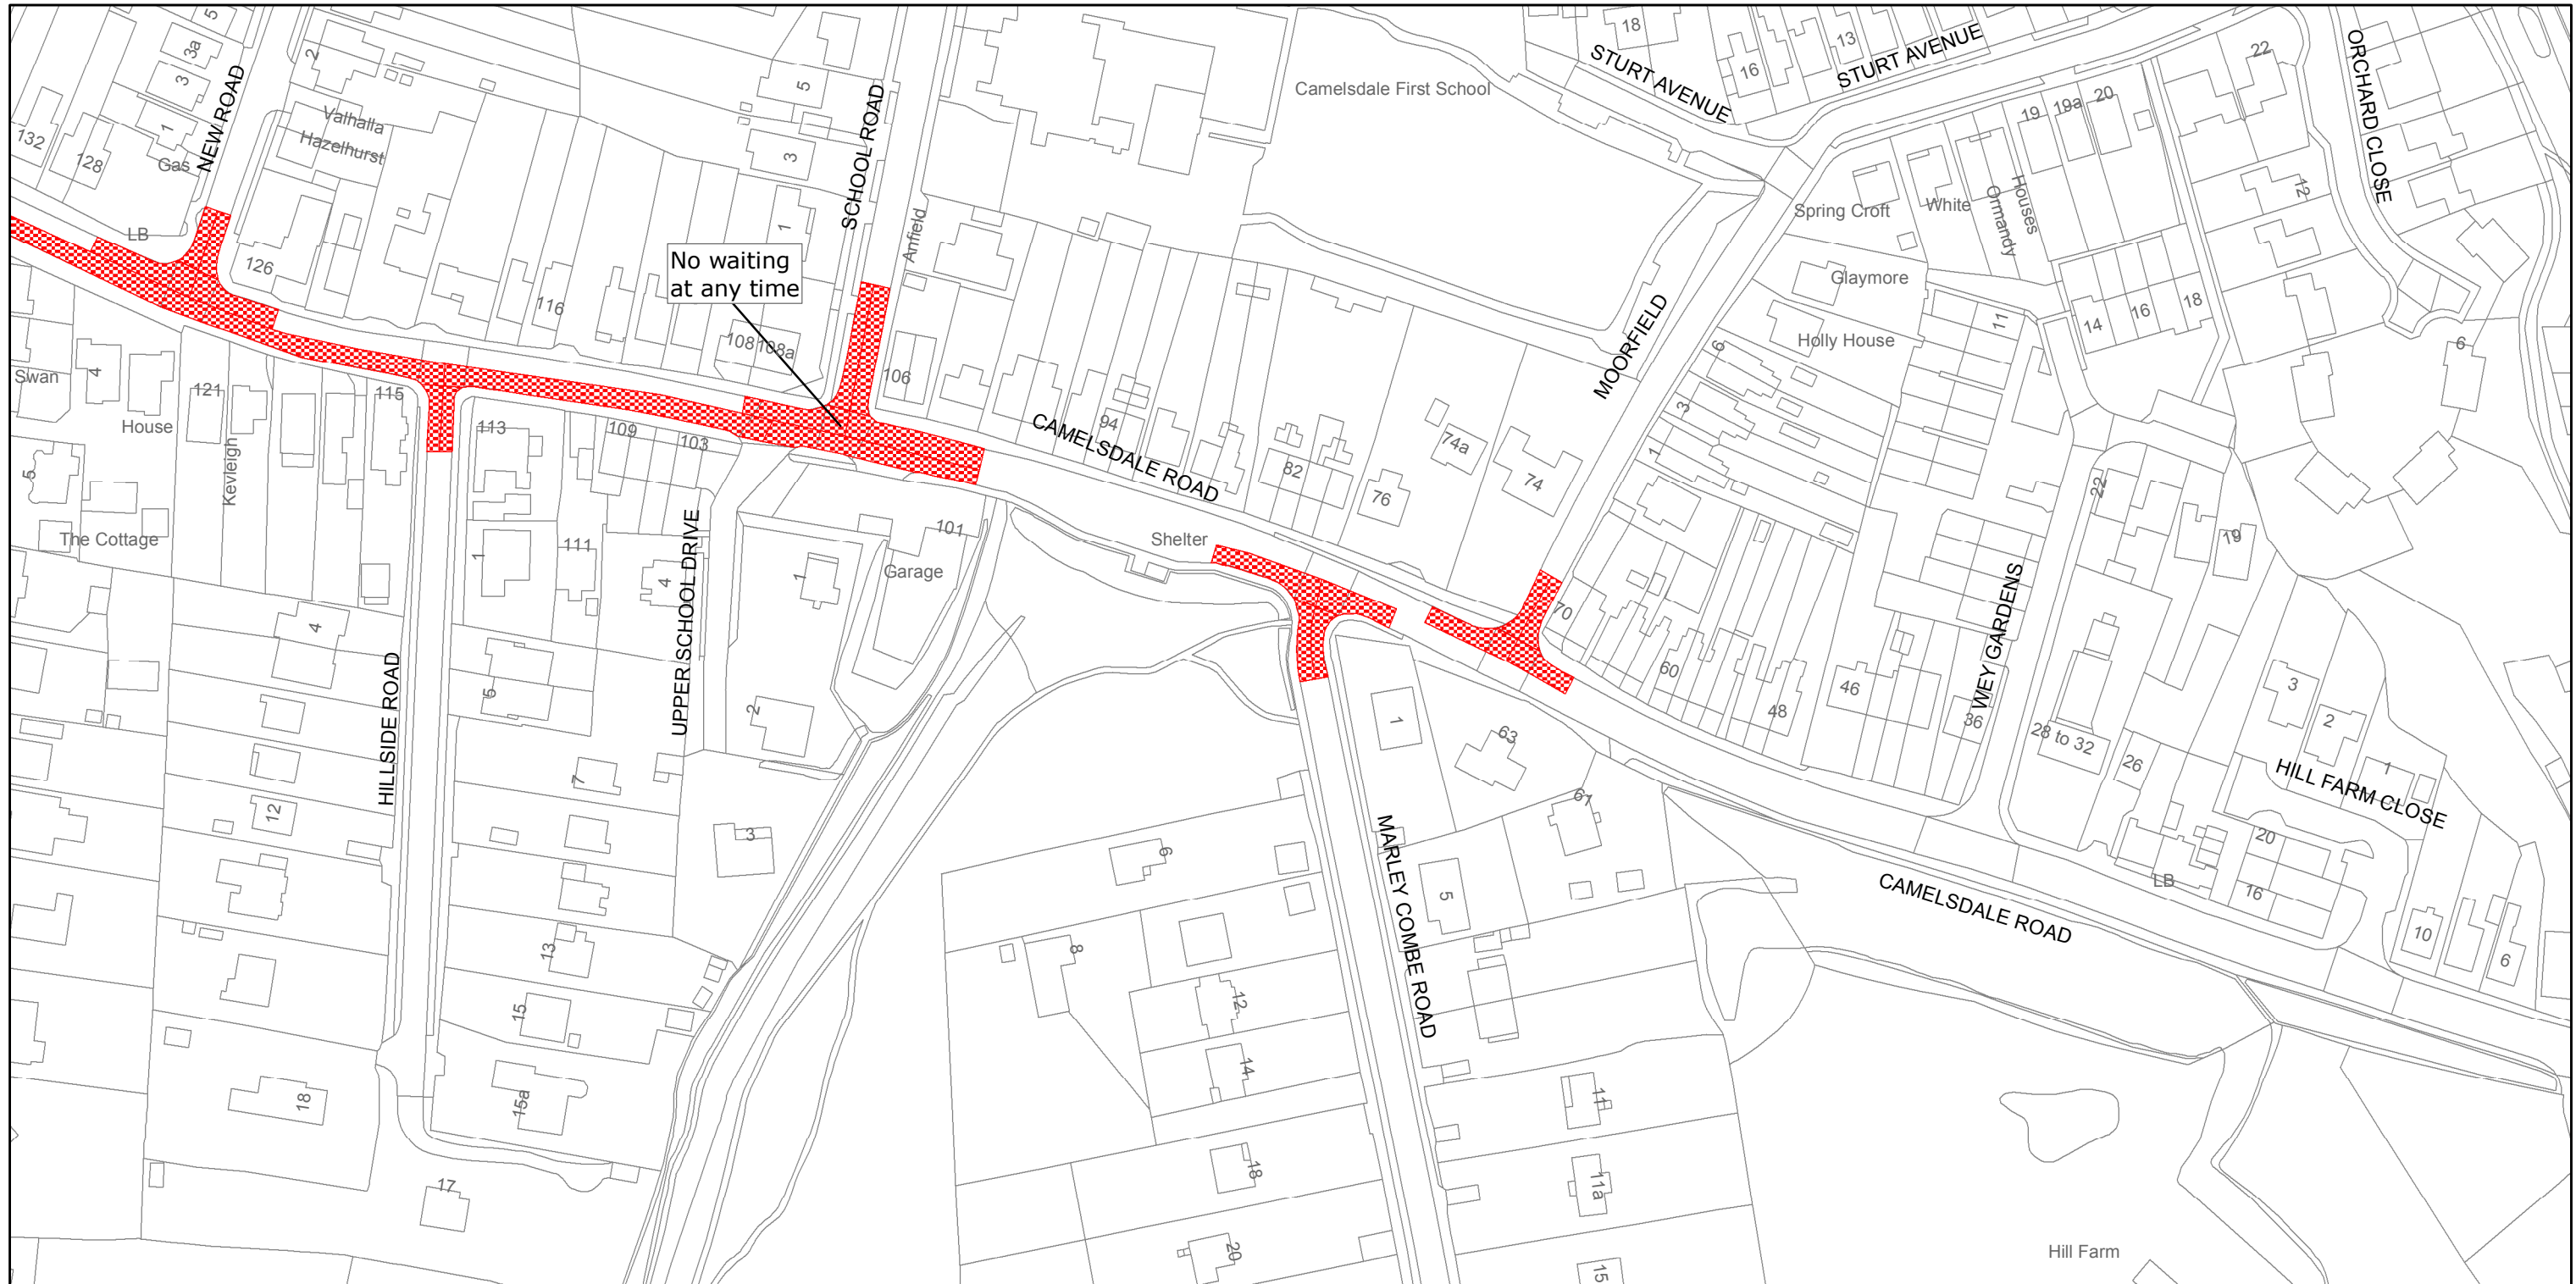

West Sussex County Council
Infrastructure
The Grange
Tower Street
Chichester
West Sussex
PO19 1RH

CHICHESTER DISTRICT: LYNCHMERE
WAITING RESTRICTIONS

FILE REF NO:
SU8832SES

SHEET ISSUE NO 2
SHEET ACTIVE FROM - 02/09/2013

SCALE:
1:1250
at A3 size

Reproduced from or based upon 2009 Ordnance Survey mapping with permission of the Controller of HMSO (c) Crown Copyright reserved.
Unauthorised reproduction infringes Crown copyright and may lead to prosecution or civil proceedings West Sussex County Council Licence No. 100023447