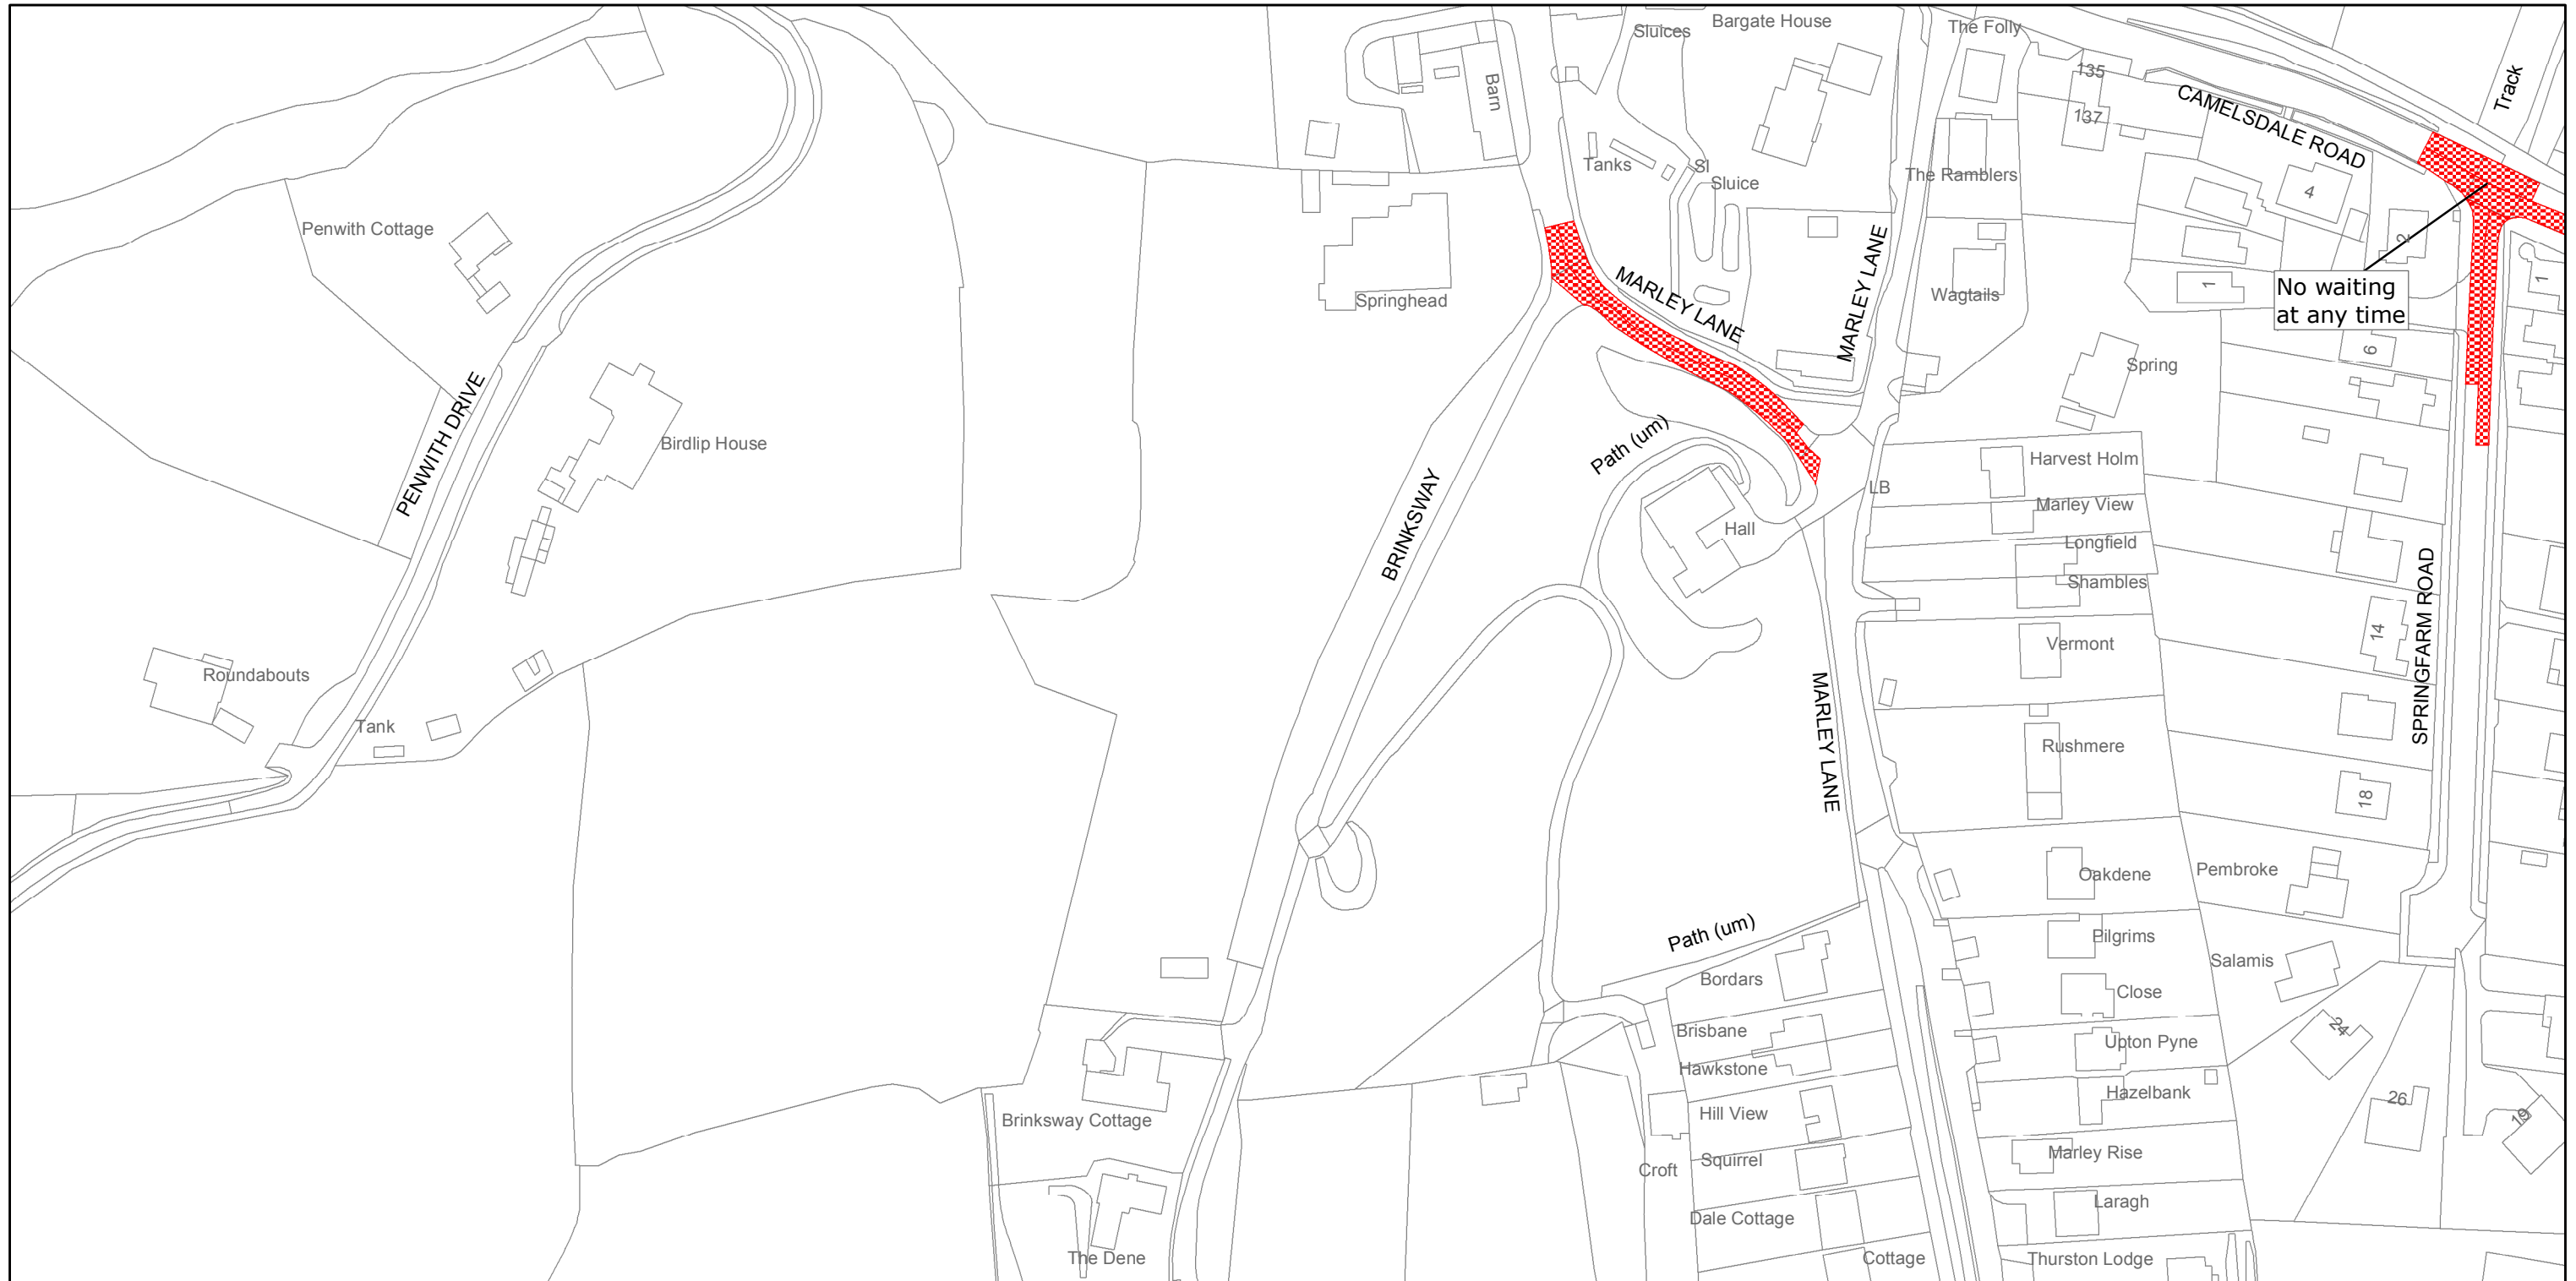

SHEET ISSUE NO 2
 SHEET ACTIVE FROM - 02/09/2013

SCALE:
 1:1250
 at A3 size

Reproduced from or based upon 2009 Ordnance Survey mapping with permission of the Controller of HMSO (c) Crown Copyright reserved.
 Unauthorised reproduction infringes Crown copyright and may lead to prosecution or civil proceedings West Sussex County Council Licence No. 100023447